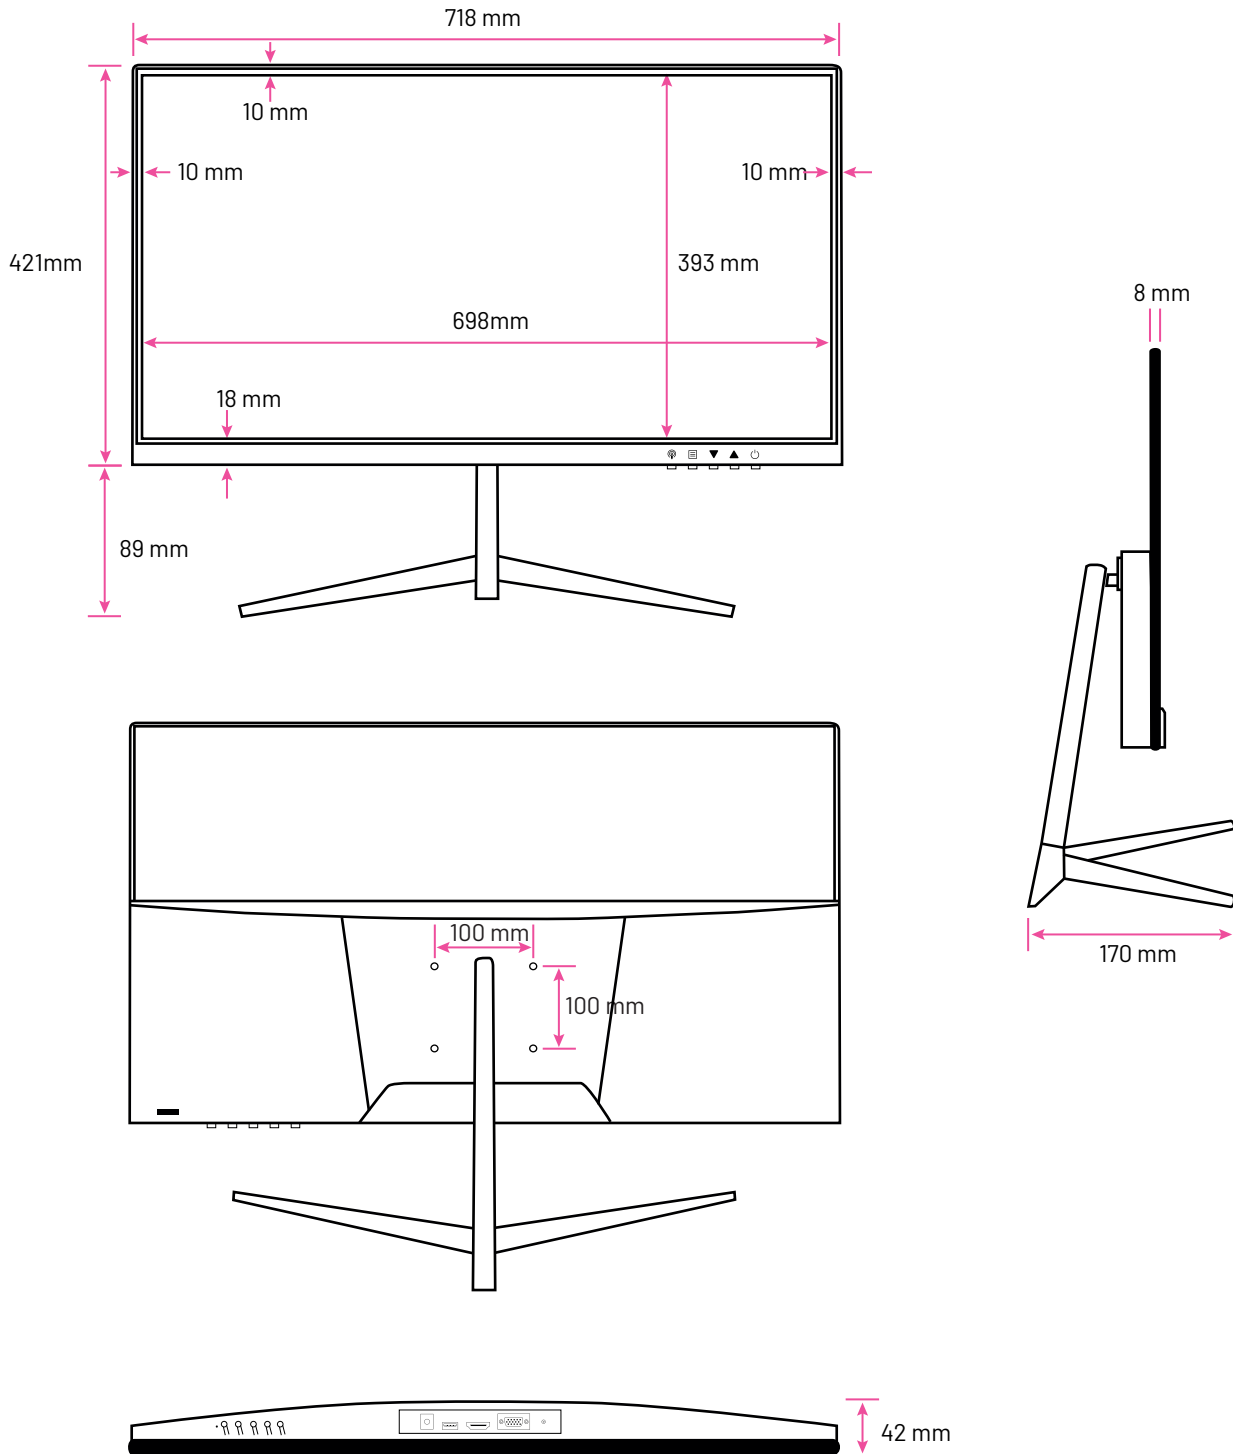

TECHNICAL INFORMATION

24/7 SECURITY MONITOR PRIM032

V1.2 JUL 2023

FEATURES:

1. 32" diagonal display with low energy consumption, zero radiation, high image stability
2. 1920 x 1080 Full HD resolution, 16:9 aspect ratio, 4K@30Hz compatible
3. Designed for 24/7 operation - ideal for Security Monitoring
4. High brightness TFT LED screen
5. Wide horizontal and vertical viewing angles for easy indirect viewing
6. Thin body, only 8 mm
7. 8 bit image processing technology providing high pixel line by line scanning and realistic picture quality
8. Intelligent 3D noise reduction, residual shadow elimination
9. Dynamic brightness and contrast, with color optimization technology for flexible image display
10. 6.5 ms fast response time to avoid image blur on movement
11. Low blue light output- reduces eyestrain
12. Low 35 watt power consumption
13. Two year exchange warranty

Ideal for use in other display applications where continuous operation and high performance is required.

TECHNICAL PARAMETERS

Screen size: 31.5"
Screen type: LED TFT
Aspect ratio: 16:9
Brightness: 250 nit
Contrast ratio: 3000 : 1
Response time: 6.5 ms
Colour depth: 8 bit
Visual angle: 178° / 178°
Display colour range: 16.7M
Resolution: FHD 1920 x 1080 pixels (4K@30Hz compatible)
Input port: HDMI, VGA
Audio output: Stereo speaker, audio jack (3.5mm)
Power supply: 12v DC / 35W
Shell material: Flame retardant plastic & metal
Display screen dimensions: 718 x 421 x 42 mm (without base)
Mounting: Base (included), VESA (100 mm x 100 mm)
Included: 1.5M HDMI cable, DC power supply
Weight: 4.9 kg
Operating environment:
0°C to +50°C (20% to 80% RH - Non Condensing)
Storage environment:
-20°C to 60°C (5% to 90% RH - Non Condensing)

PRODUCT DIMENSIONS

2 YEAR WARRANTY

specifications are subject to change without notice